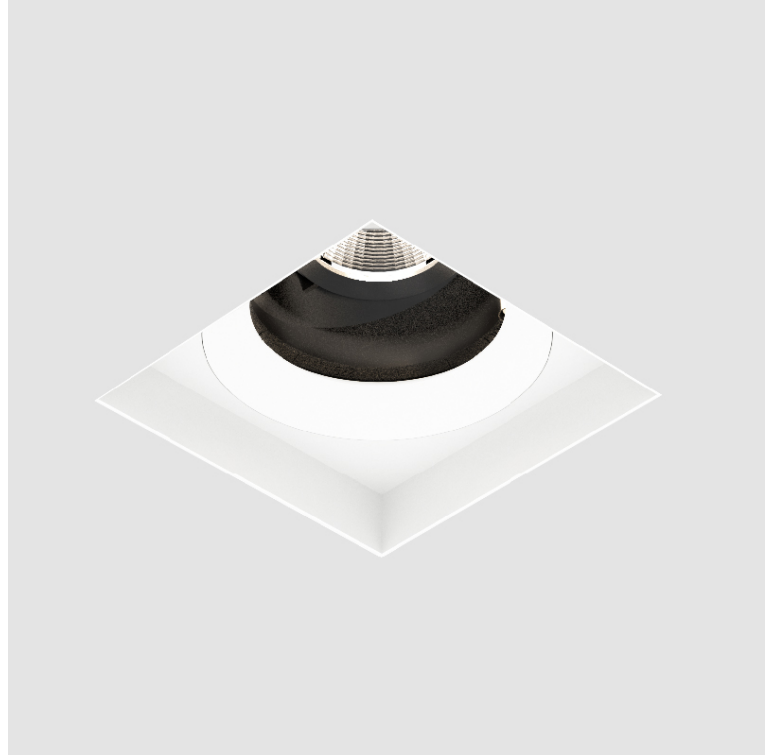

ELECTRICAL

Lamp Type: LED (Zhaga Standard)
Input Wattage (W): 13.2 (2700K) / 16.5
Total Output Wattage (W): 12 (2700K) / 15
Dimming: Tri-Mode (Non-Dimming and Phase Dimming (120Vac only) and 0-10V Dimming)
Driver Included: No
Driver Location: Recessed Housing
Driver Type: Constant Current - Universal
Driver Class: Class 2
Housing: See components
Input Voltage (V): 120 - 277
Constant Current (MA): 350

LED

Number of LEDs: 1
Color Temperature (°K): 2700 / 3000 / 3500 / 4000
Max. Delivered Lumen (lm): 850 / 950 / 1019 / 1040
Nominal Lumen (lm): 960 / 1070 / 1156 / 1180
CRI: >90 CRI
Efficiency (%): 88.5
Lamp Life (hrs): 50000
Upon Request: RGB-W Tunable White Special Color Temperature Special LED

OPTICAL

Reflector: 10
Adjustability: Rotational 355°; Tilt 30°
Upon Request: Special Beam Angles

RATINGS AND CERTIFICATIONS

Zaneen Inc. © 2024, T 1990 280-3382, F 416-247-9319, www.zaneen.com

Available for international specifications by adding "INT" at the end of the existing Model #. For assistance on 'custom' specifications, contact zteam@zaneen.com. In a constant effort to supply the best product, we reserve the right to change specifications or materials without notice. The most recent specification sheets are found at zaneen.com
IP rating: IP20